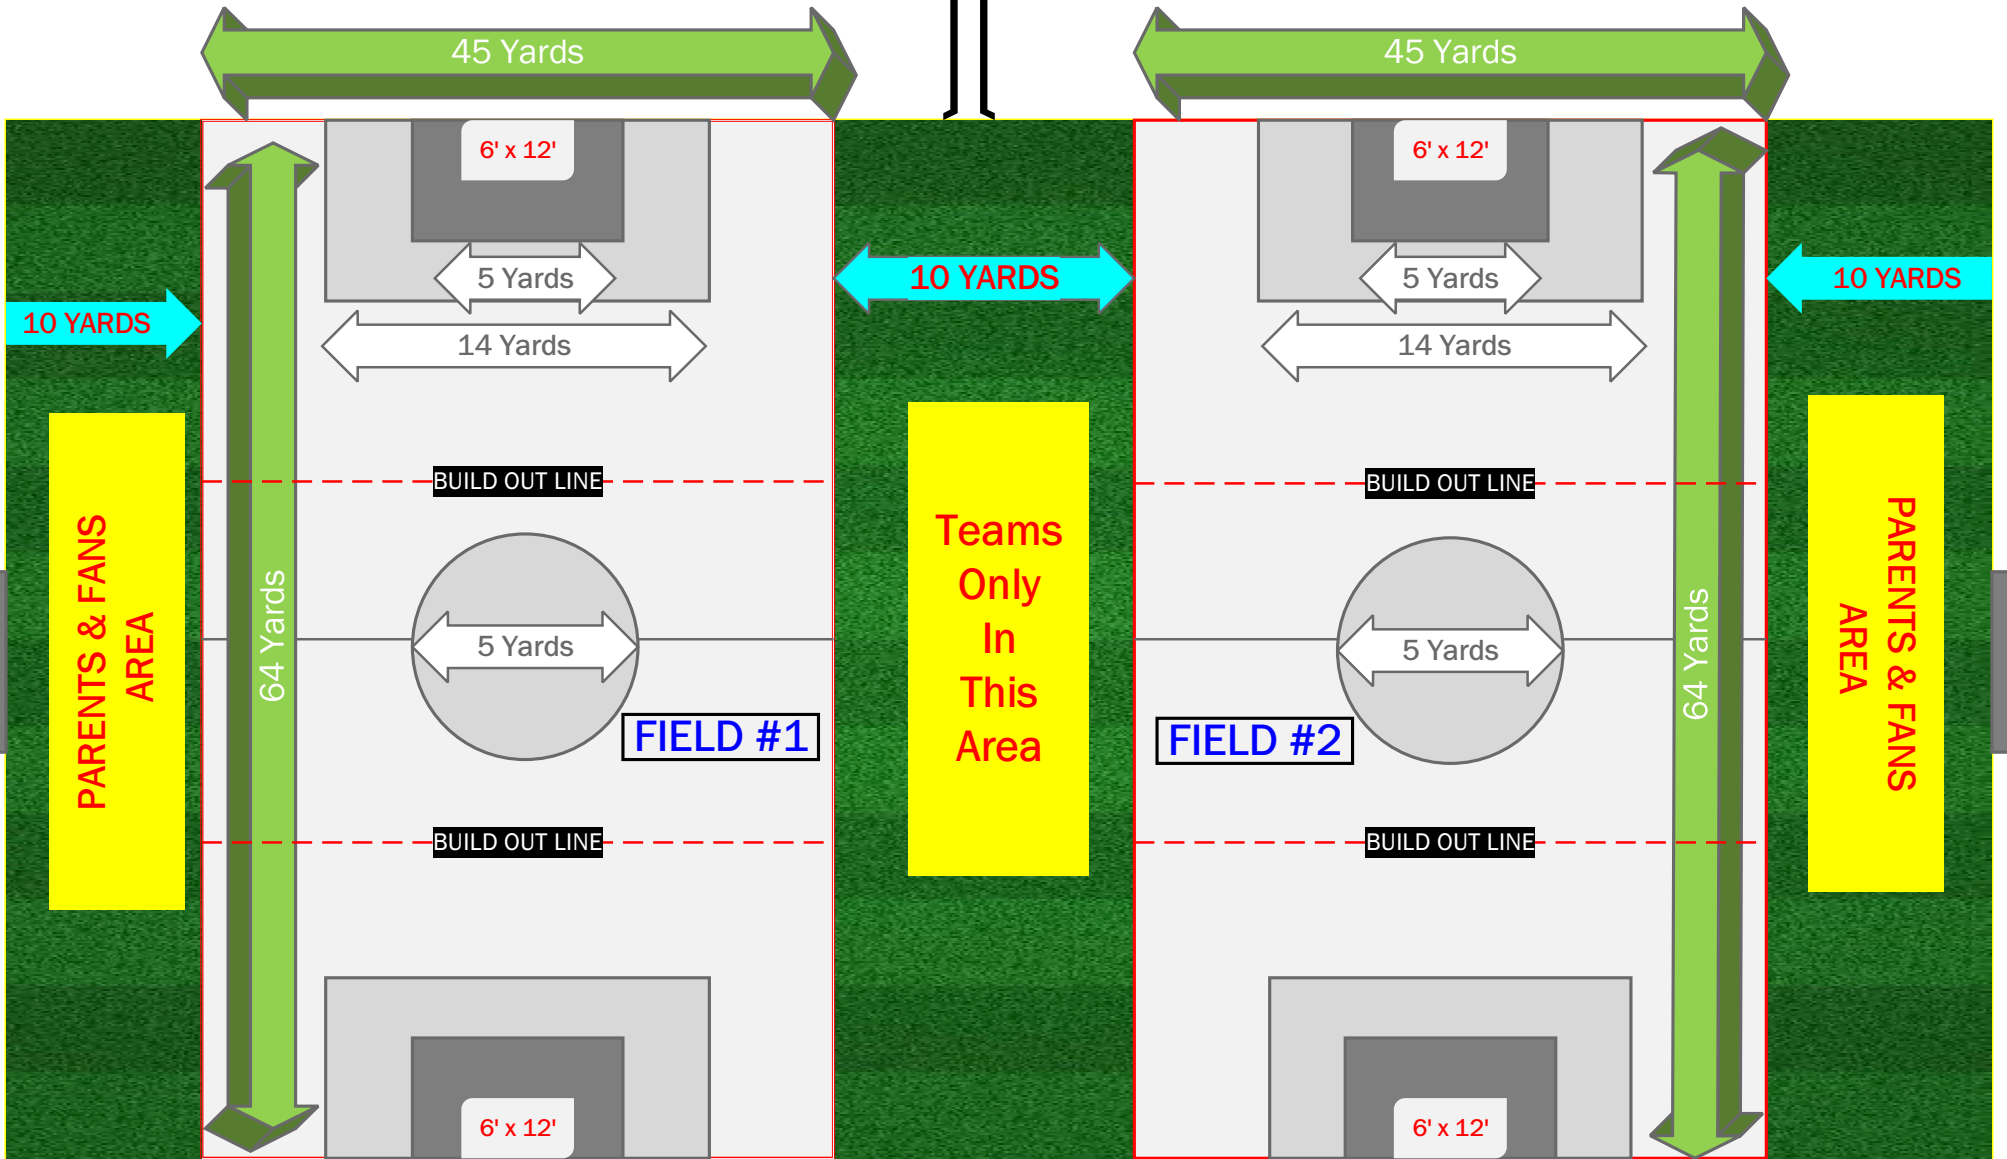

DECATUR HIGH SCHOOL
2800 SW 320th St.
Federal Way, WA 98023

PARKING

30th Ave SW