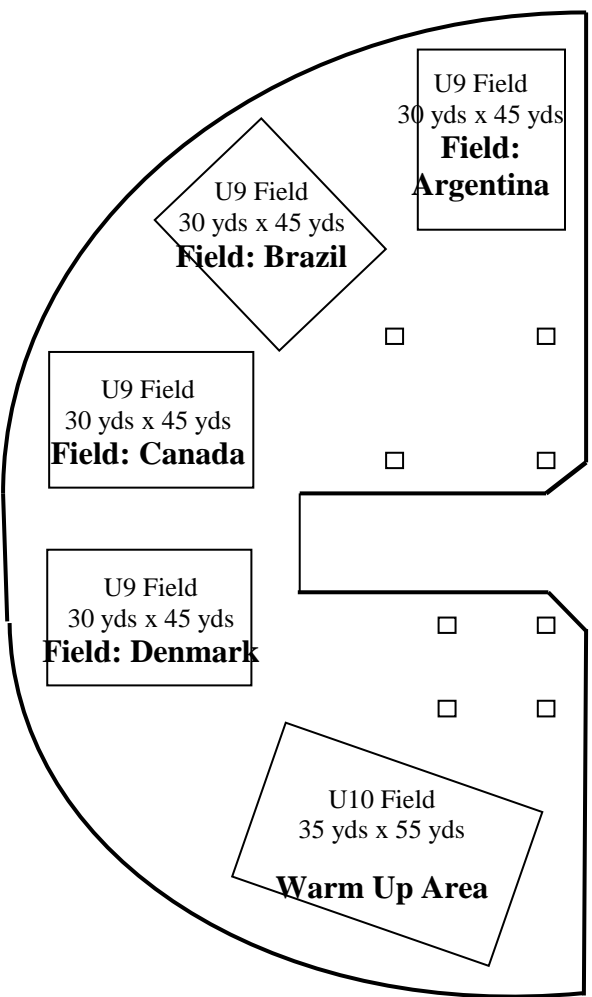

19th Ave. SW

U9 Field
30 yds x 45 yds
Field: Argentina

U9 Field
30 yds x 45 yds
Field: Brazil

U9 Field
30 yds x 45 yds
Field: Canada

U9 Field
30 yds x 45 yds
Field: Denmark

U10 Field
35 yds x 55 yds
Warm Up Area

U10 Field
35 yds x 55 yds
Field: USA

U10 Field
35 yds x 55 yds
Field: Mexico

Turf Field
Not Used
(U12 and older games)

Bathrooms

Play Equipment

Basketball

Registration

T-Shirts		
Girls	Bathrooms	Boys

Referees

Lower Parking Lot
Do Not Leave Valuables in Car!!!

2011 Tracy Whitney Jamboree
U9 and U10
Sep 24th & 25th
Saghalie Middle School
 33914 - 19th Ave. SW
 Federal Way

Upper Parking Lot
Do Not Leave Valuables in Car!!!