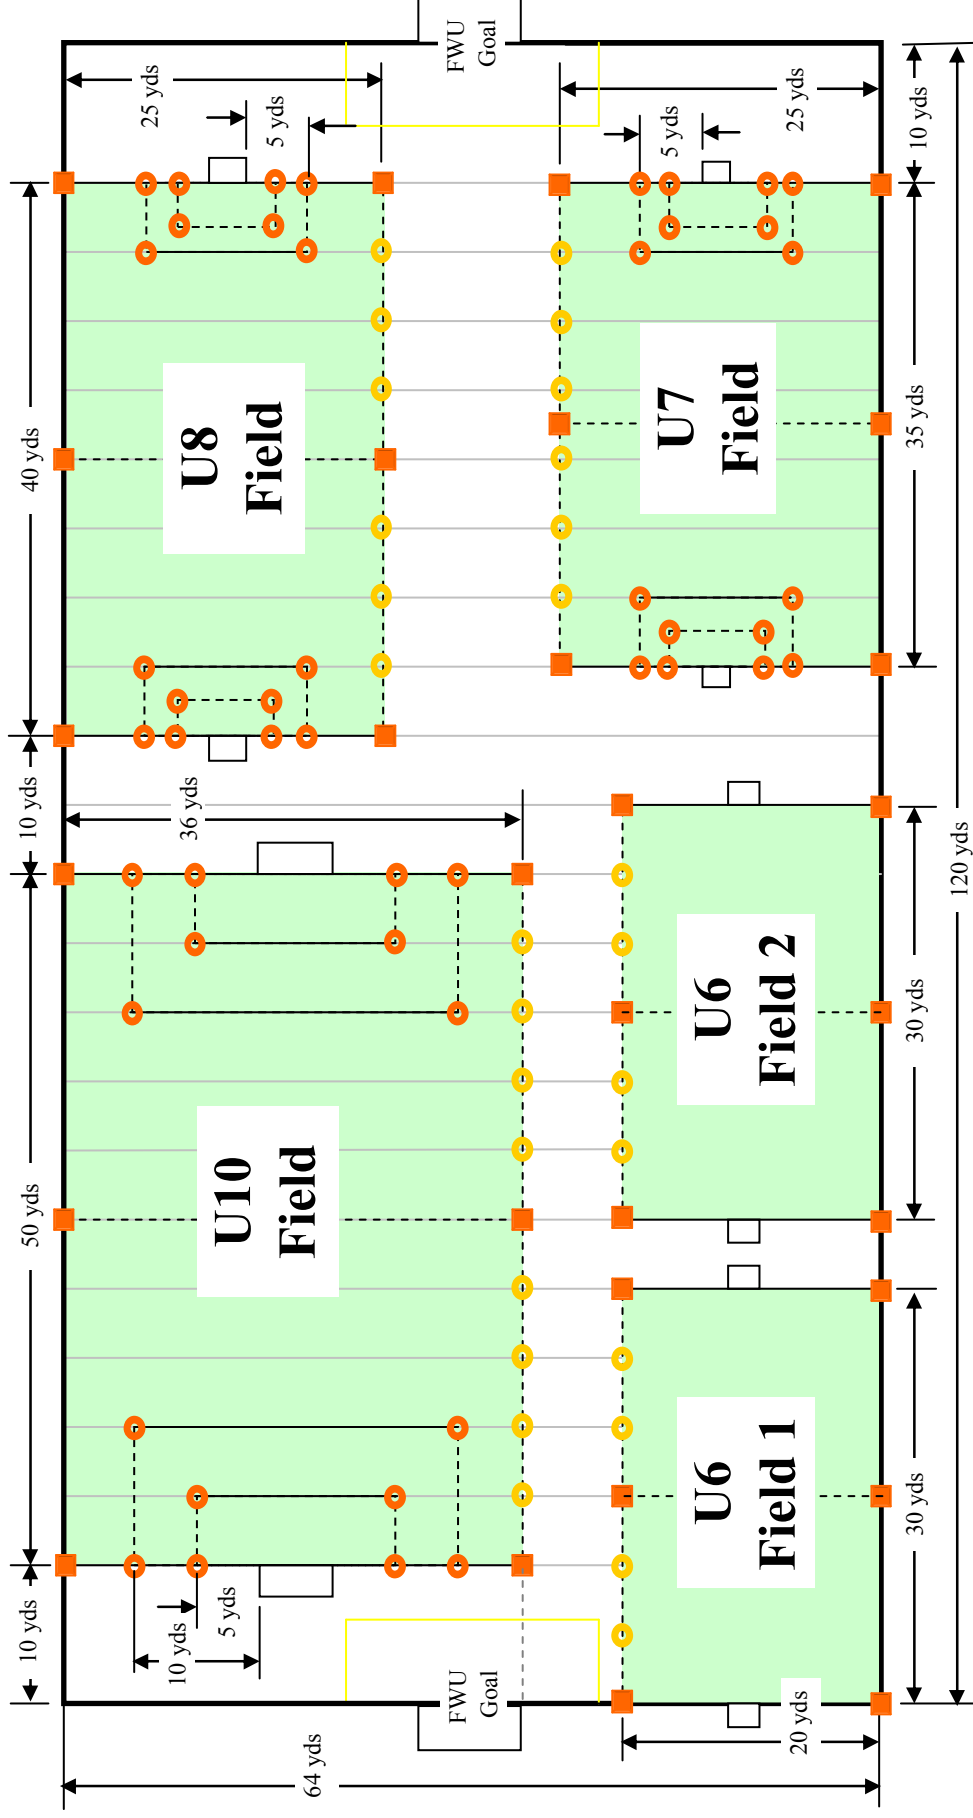

- Tall Orange Cones (30)
- Orange Discs (48)
- Yellow Discs (28)

Federal Way Mod Soccer

2010 Spring Games at Sacajawea Park

Special Notes:
 This field is field turf. **WATER ONLY!!!** No food, sport drink, sunflower seeds, gum, canopies, or chairs allowed on the turf. Pets are to be kept 30 feet from the turf.

Key:

- Cones
- Football yard lines
- Imaginary Lines

Bleachers