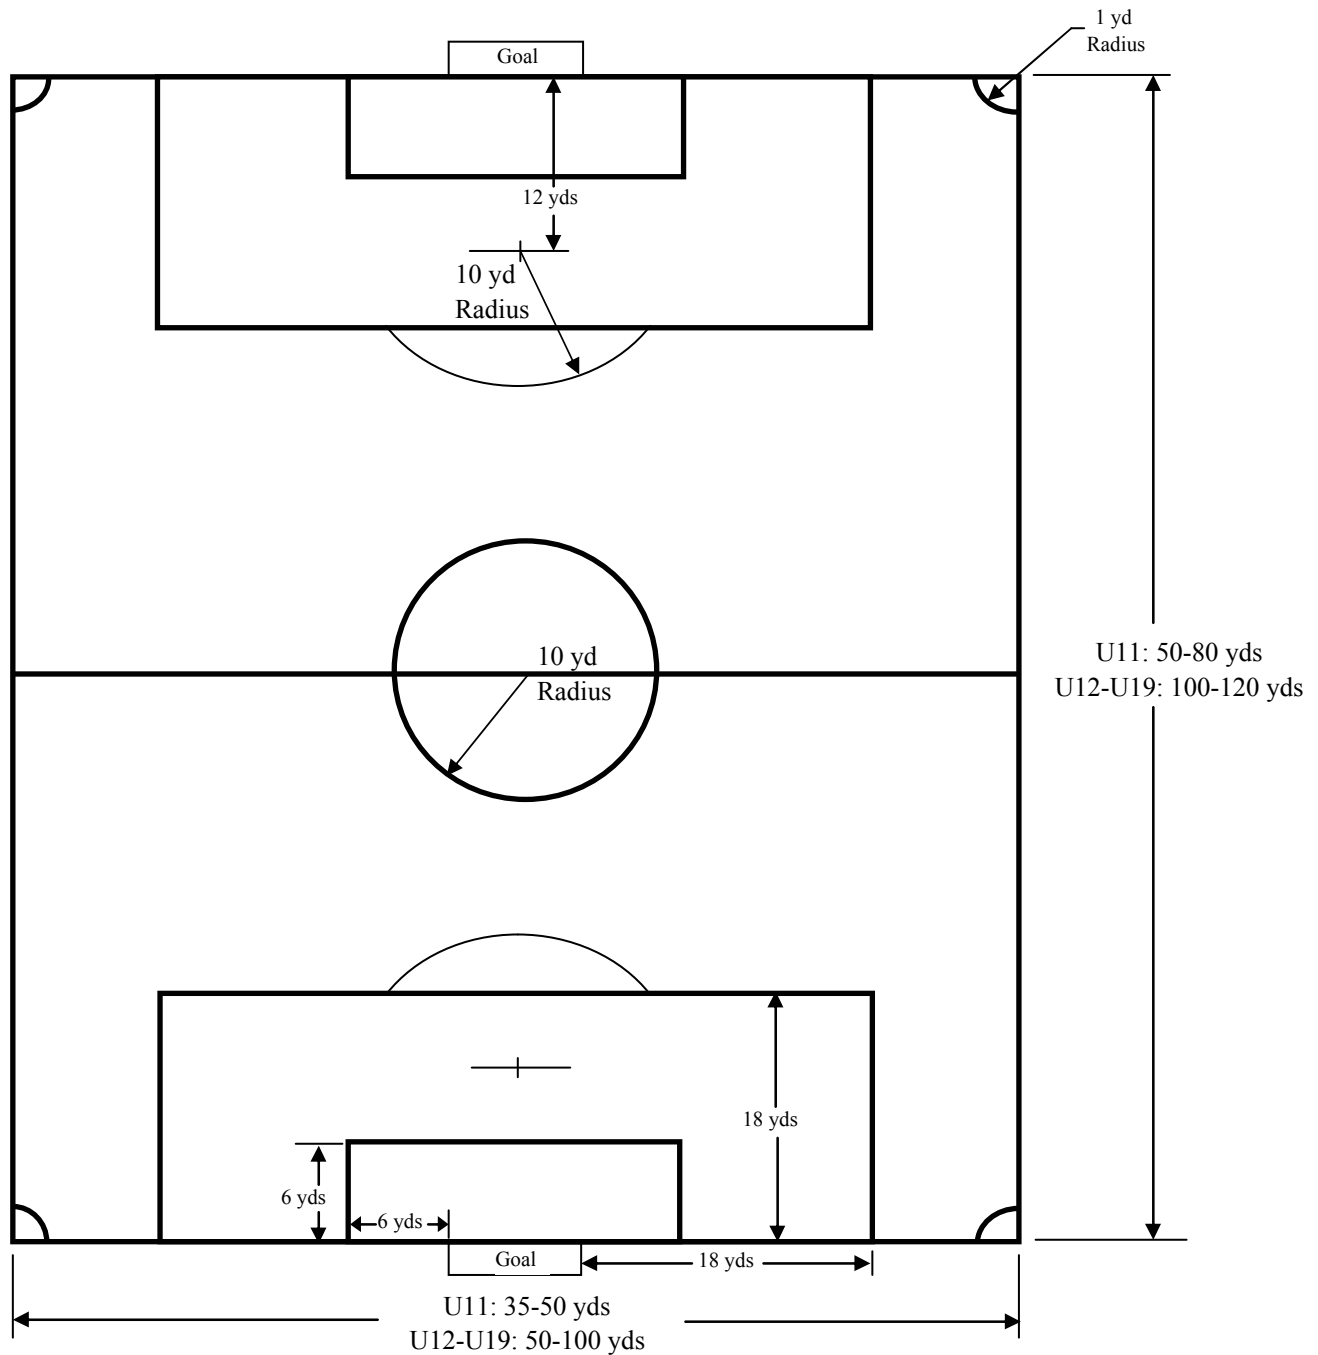

FWU Field Sizes

	U11-U12	U13 - U14	U15 - U16	U17 - U19
Goal Size	8 ft x 24 ft	8 ft x 24 ft	8 ft x 24 ft	8 ft x 24 ft
Ball Size	#4	#5	#5	#5
# of Field Players	9	11	11	11
Max # on Roster	14	18	18	18
Game Length	Two 30 min. halves	Two 35 min. halves	Two 40 min. halves	Two 45 min. halves