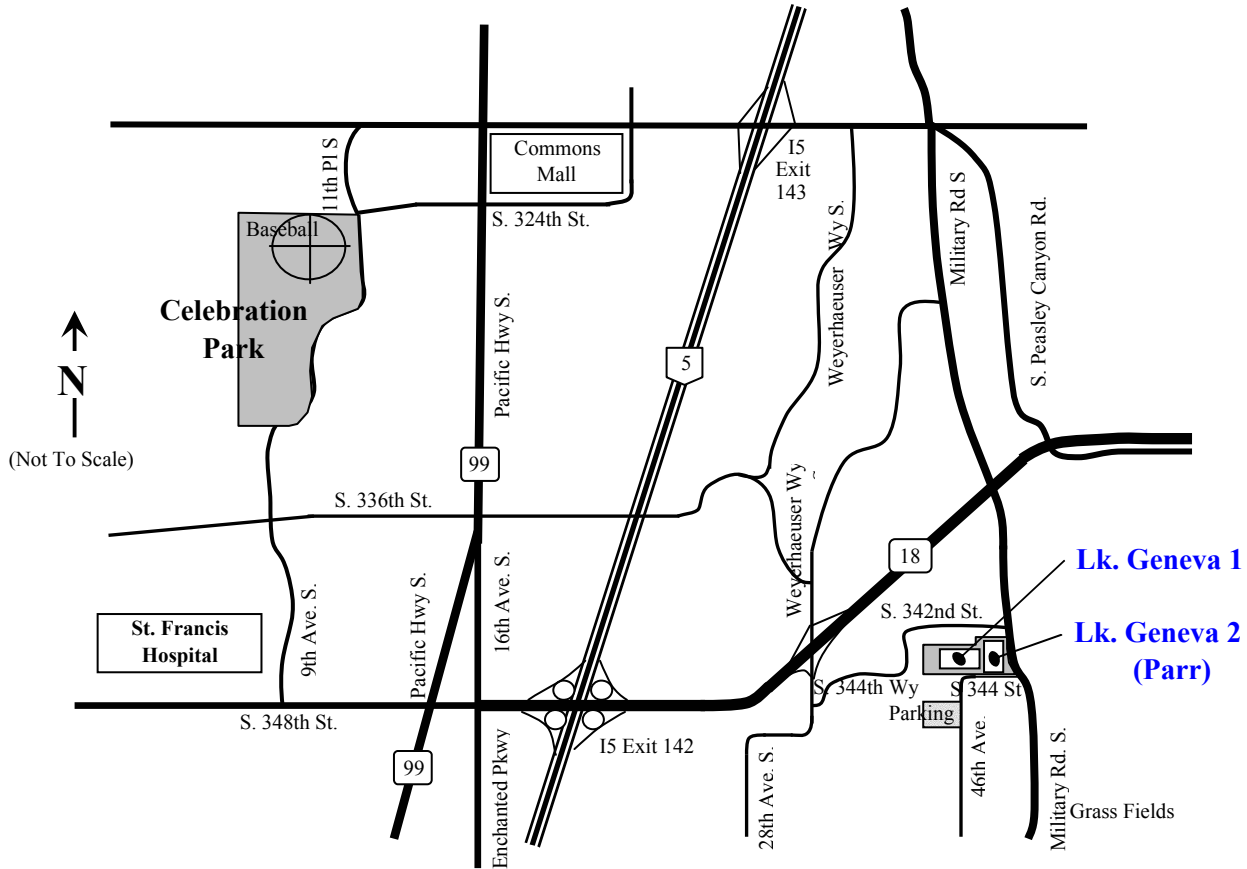

Federal Way United Lake Geneva Field Map

Lake Geneva Park - (Parr Field): (2 Grass Fields)

Lake Geneva Park: 4820 South 344th St.

Field 1: (Bigger field, closest to play equipment)

Field 2: (Parr Field, closest to Military Rd. S.)

From I-5: Take the Hwy 18 EAST Bound Exit #142A
Take Weyerhaeuser Way S. Exit (1st Exit). Turn Right
Immediately get into the left turn lane.
Turn LEFT onto S. 344th Way.
Follow S. 344th Way around to Military Rd. S.
Turn RIGHT onto Military Rd. S.
Turn RIGHT onto S. 344th St. (First Street).

From S. 320th Street: Travel EAST.
Turn RIGHT onto Military Rd. S.
Turn RIGHT onto S. 344th St..

**** Do NOT parallel park on the south side of S. 344th St. You may be ticketed!!!**

There is extra parking in a lot off of 46th Ave. S.